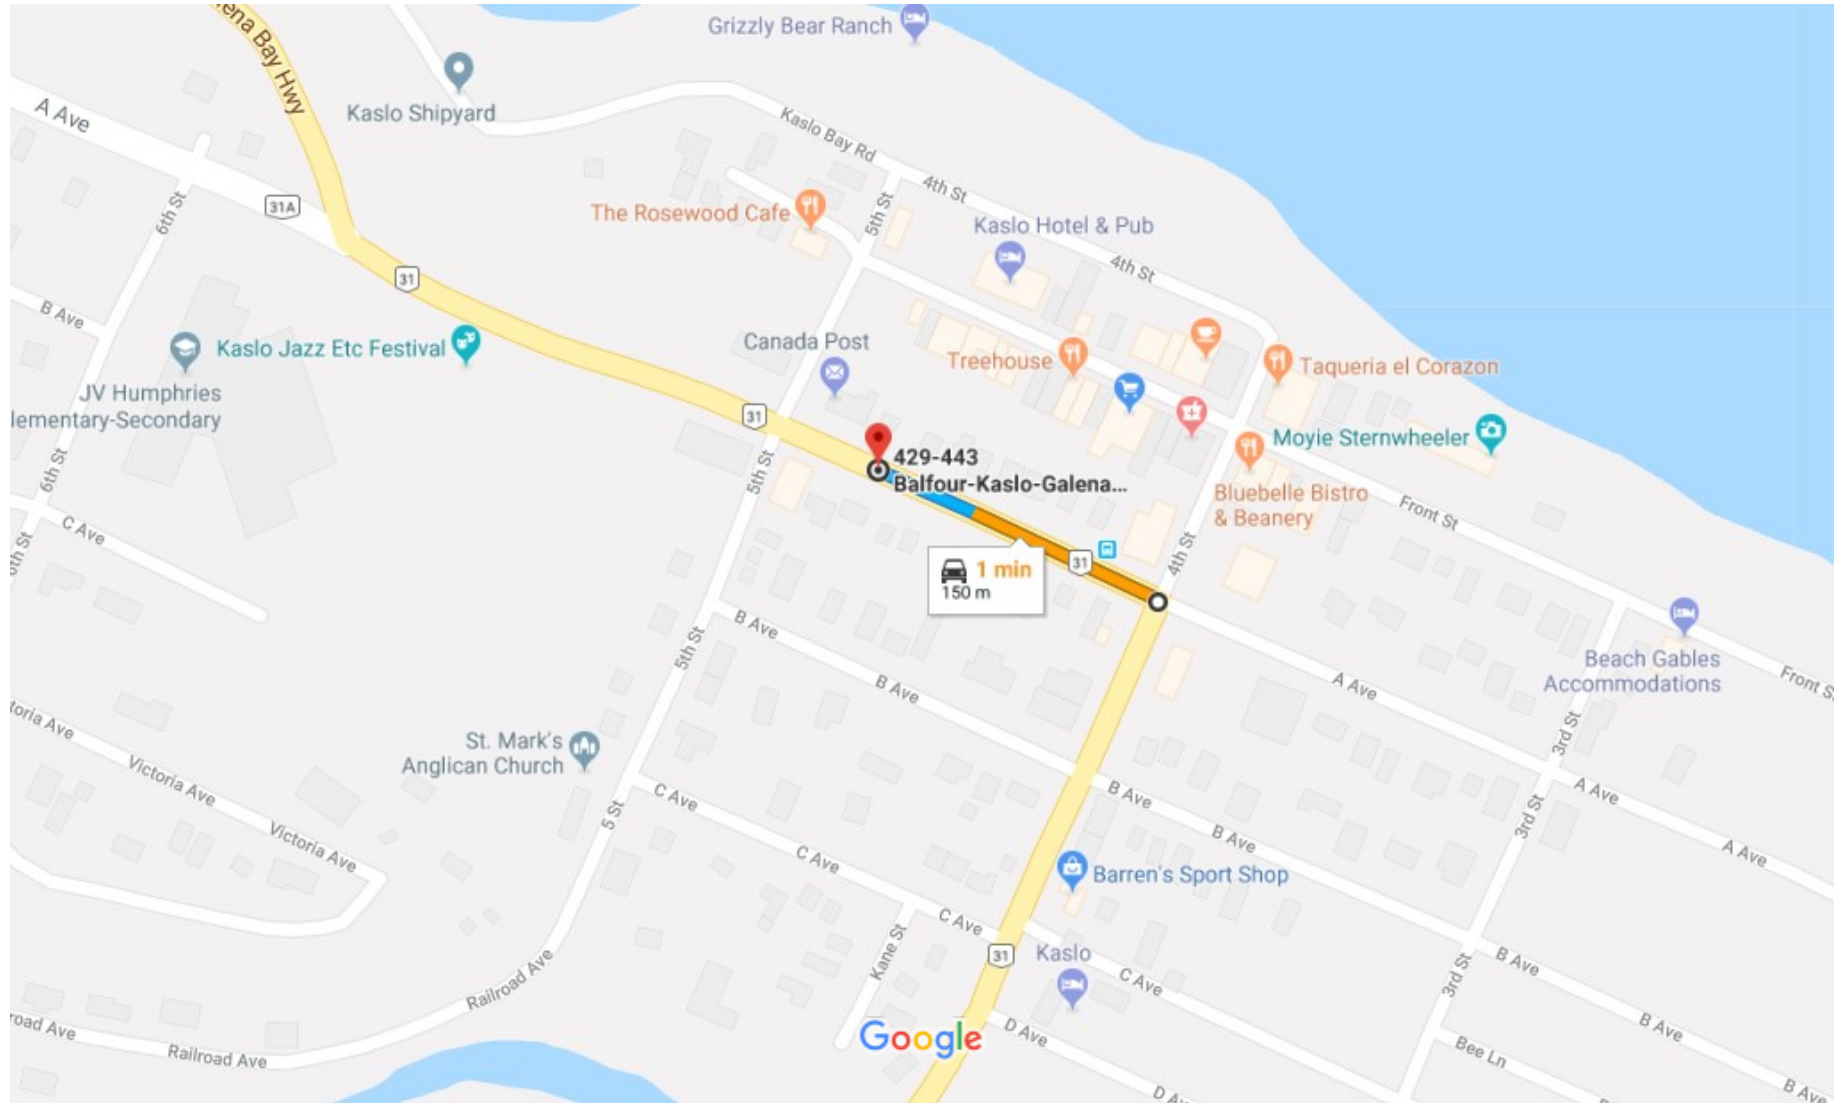

405 Balfour-Kaslo-Galena Bay Hwy, Kaslo, BC V0G 1M0 to 429-443 Balfour-Kaslo-Galena Bay Hwy, Kaslo, BC V0G 1M0 Drive 150 m, 1 min

439 A Avenue Kaslo BC V0G 1M0

via A Ave/Balfour-Kaslo-Galena Bay Hwy/BC-31 N

Fastest route, despite the usual traffic

1 min

150 m