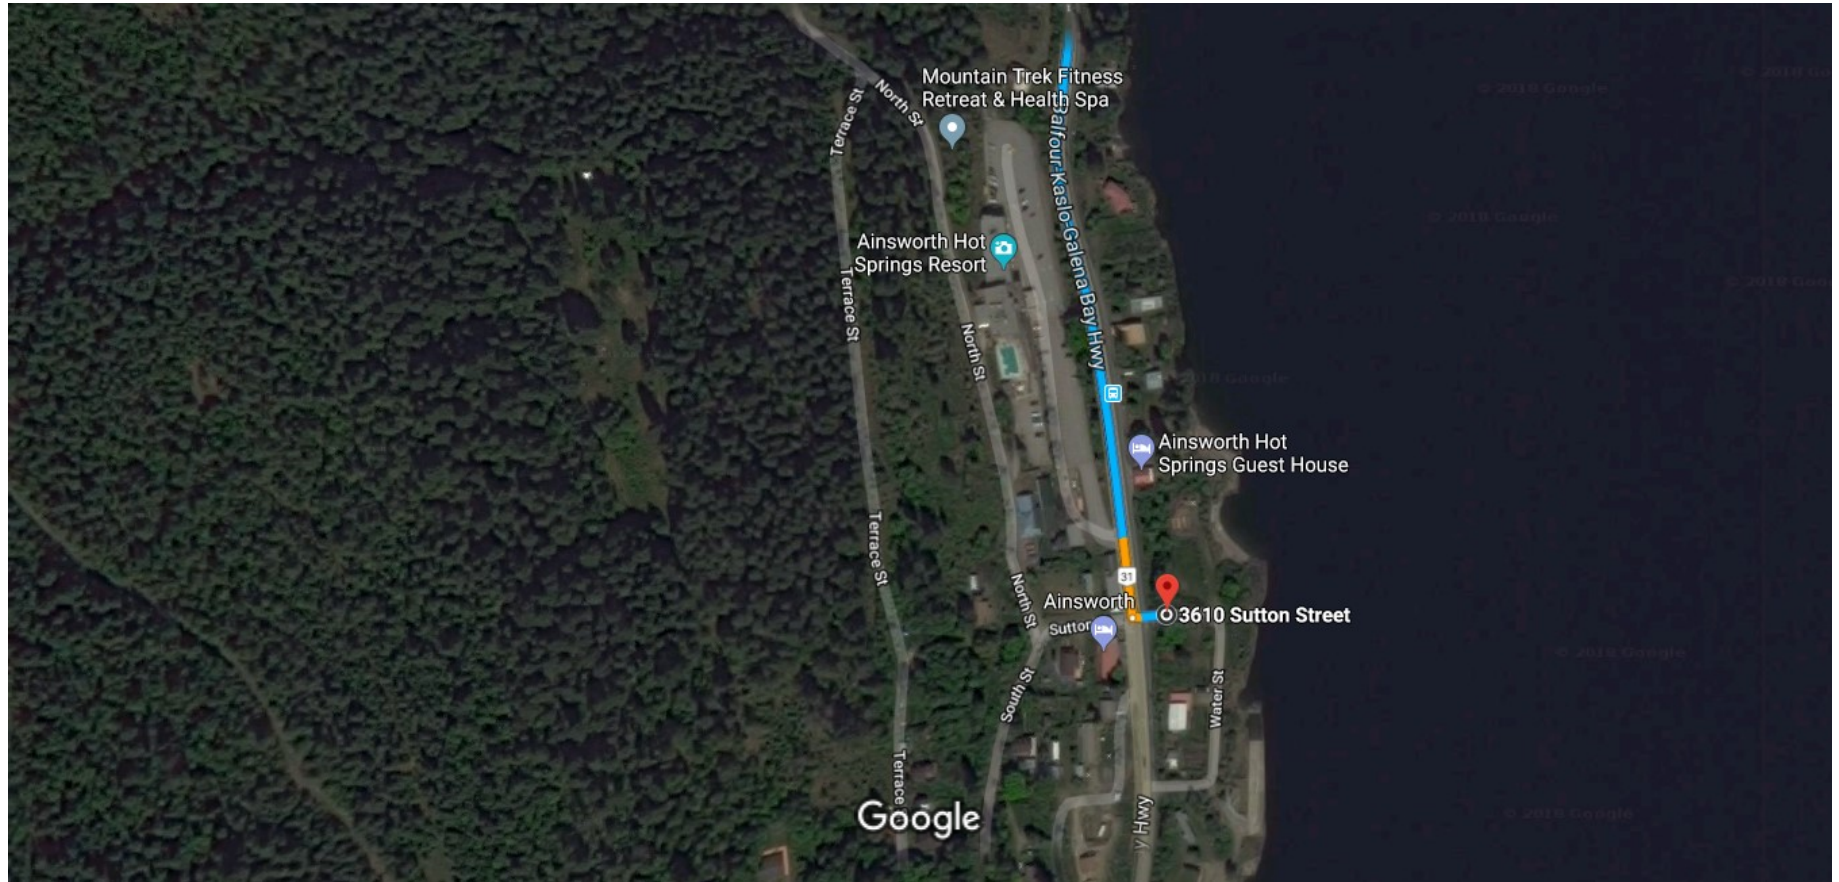

409 Balfour-Kaslo-Galena Bay Hwy, Kaslo, BC V0G 1M0 to 3610 Sutton St,  
Ainsworth Hot Springs, BC V0G 1A0

Drive 20.9 km, 18 min

Imagery ©2018 DigitalGlobe, Map data ©2018 Google 50 m

via Balfour-Kaslo-Galena Bay Hwy/BC-31 S  
Fastest route, the usual traffic

**18 min**  
20.9 km