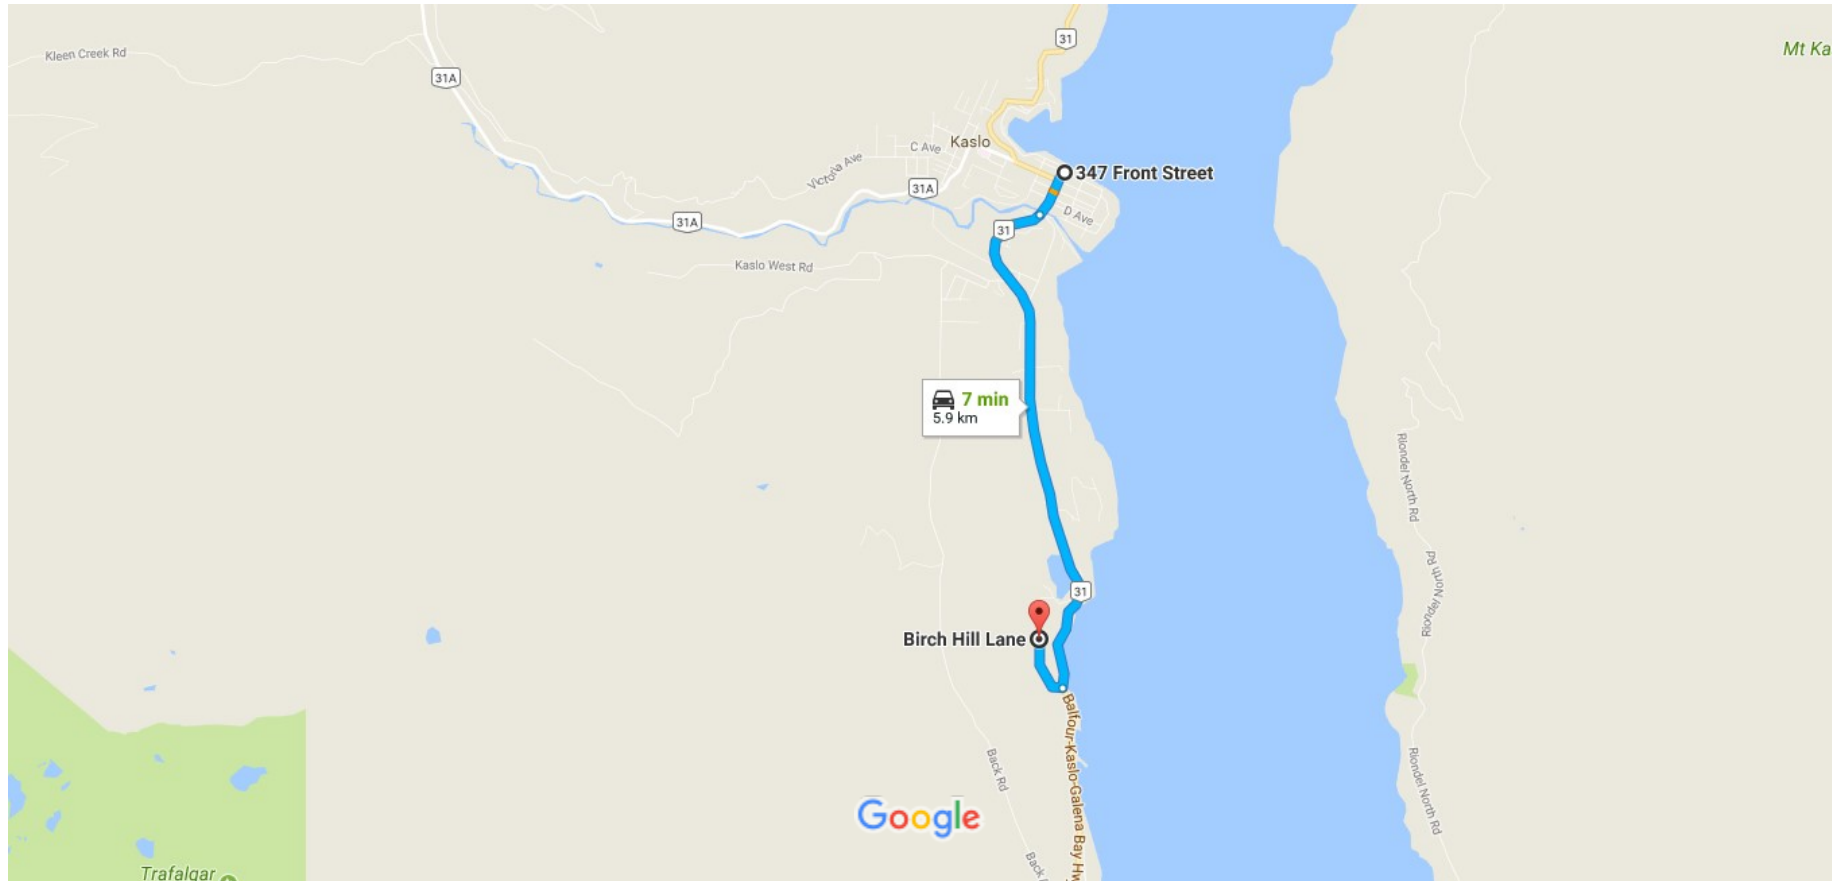

347 Front St, Kaslo, BC V0G 1M0 to Birch Hill Ln, Kaslo, BC V0G 1M0

Drive 5.9 km, 7 min

5710 Birch Hill Lane, Kaslo

Map data ©2017 Google Canada 1 km