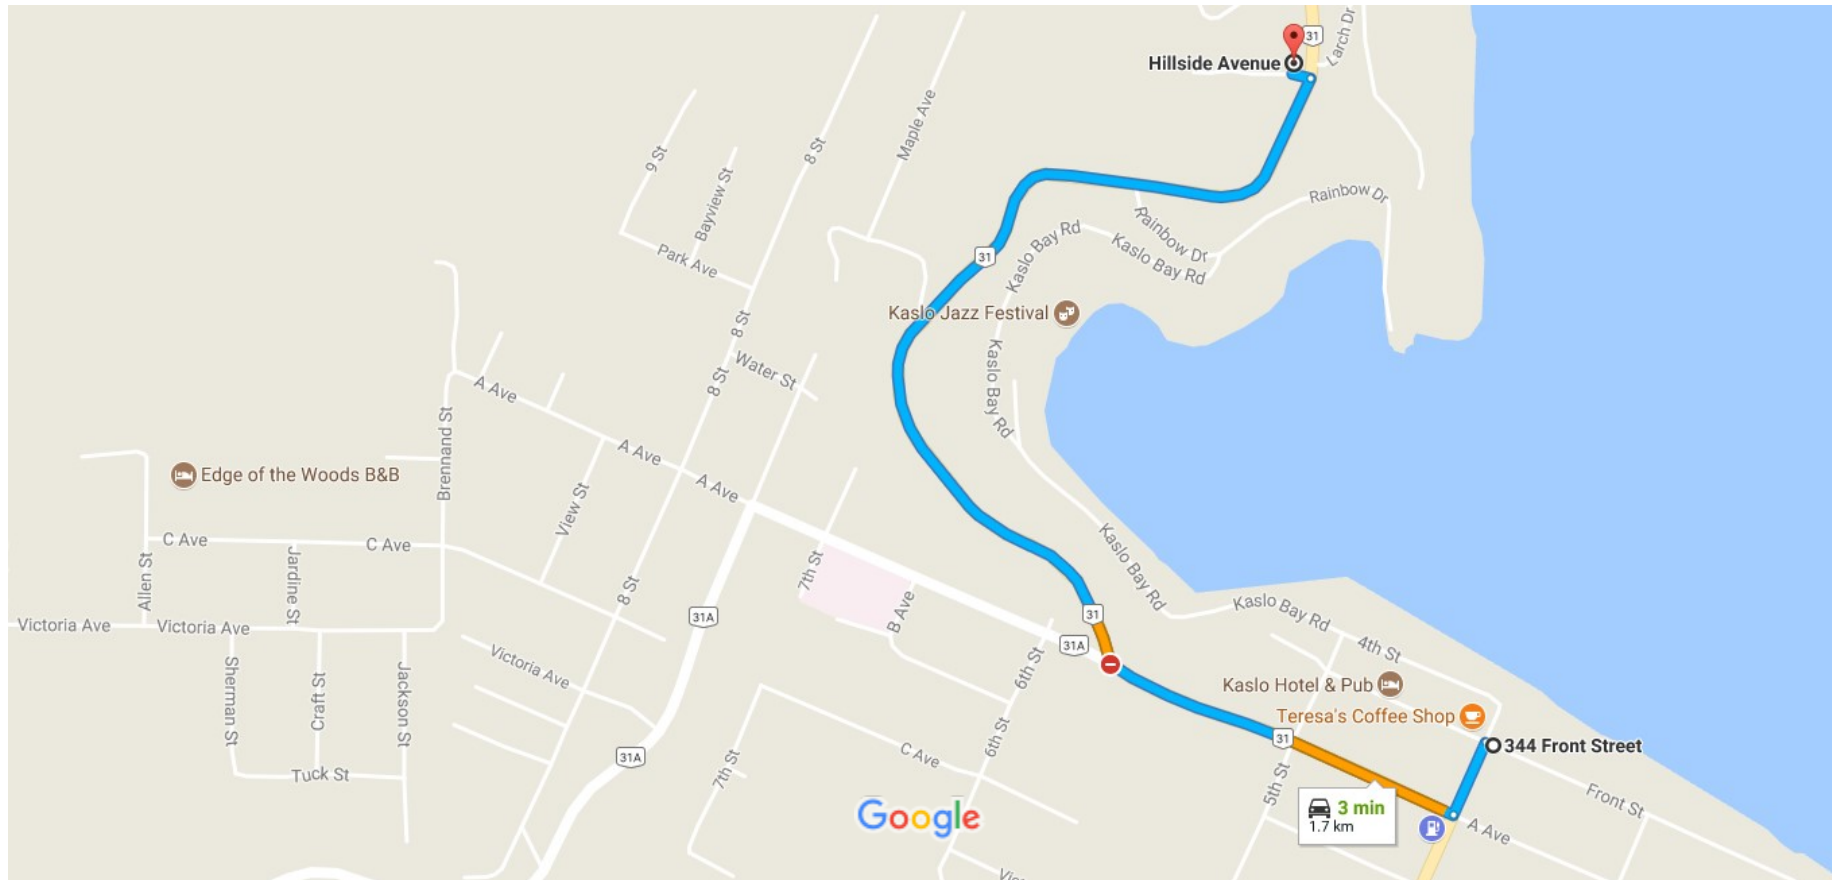

344 Front St, Kaslo, BC V0G 1M0 to Hillside Ave, New Denver, BC V0G 1S0

Drive 1.7 km, 3 min

PCL A Hillside Ave Kaslo

Map data ©2017 Google 100 m

via Balfour-Kaslo-Galena Bay Hwy/BC-31 N

3 min

Your destination is on Balfour-Kaslo-Galena Bay Hwy, which is closed now

1.7 km