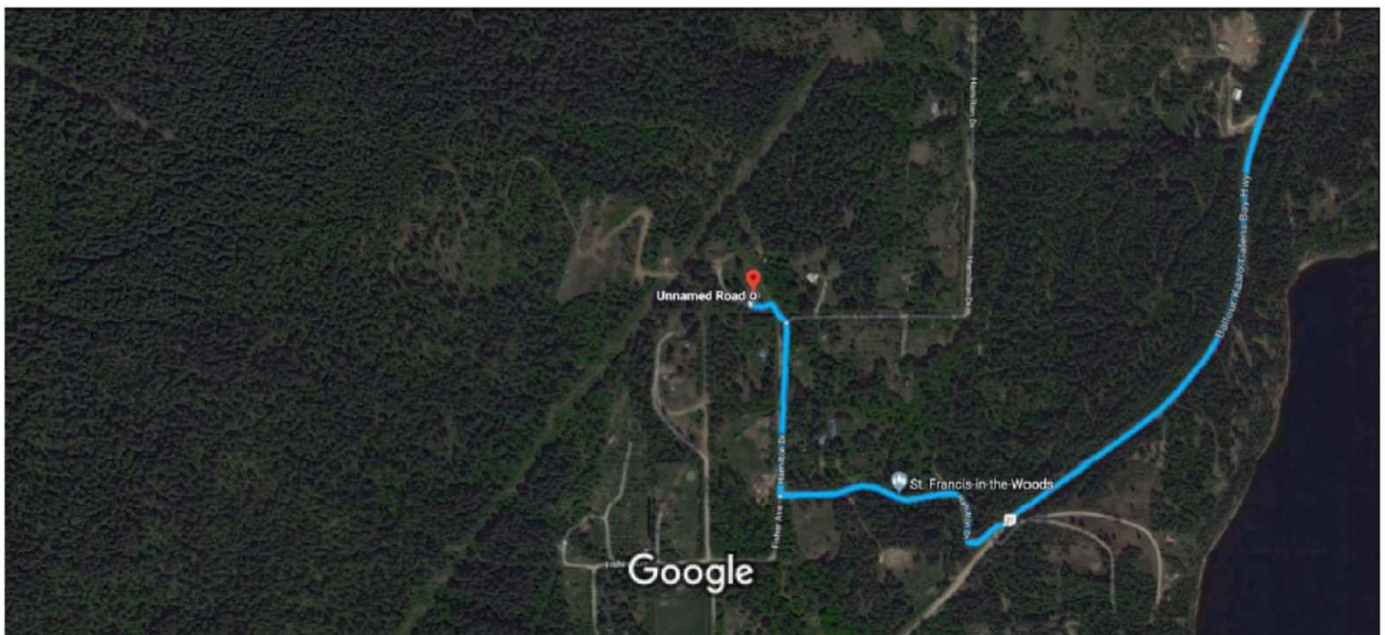

9101 Fisher Avenue Queens Bay BC

via Balfour-Kaslo-Galena Bay Hwy/BC- 28 min
31 S 31.6 km
Fastest route, the usual traffic

Imagery ©2018 DigitalGlobe, Map data ©2018 Google 100 m