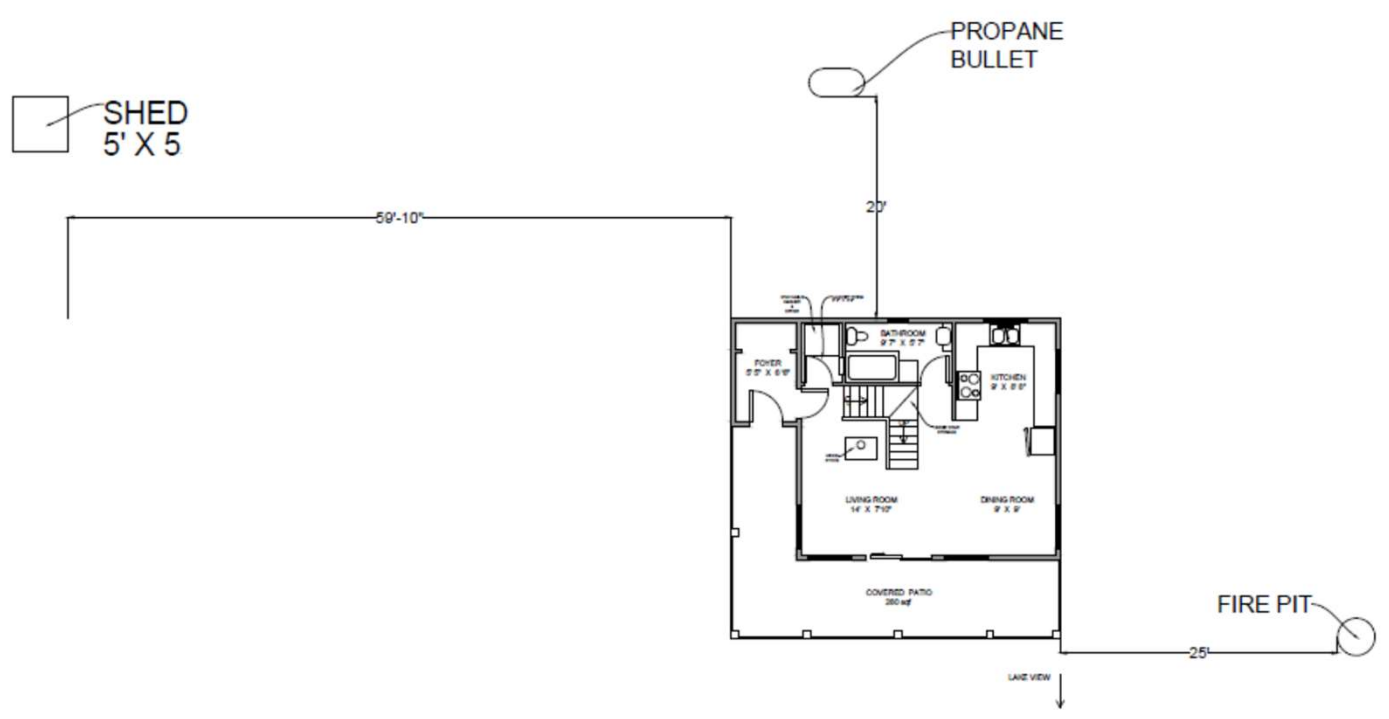

# MAIN FLOOR

LAKE VIEW

The dimensions or floor area of the house or unit as represented is approximate only and may differ from the actual as-built boundaries and sizes. All measurements are to be independently verified by the buyer.

# LOT PLAN

The dimensions or floor area of the house or unit as represented is approximate only and may differ from the actual as-built boundaries and sizes. All measurements are to be independently verified by the buyer.