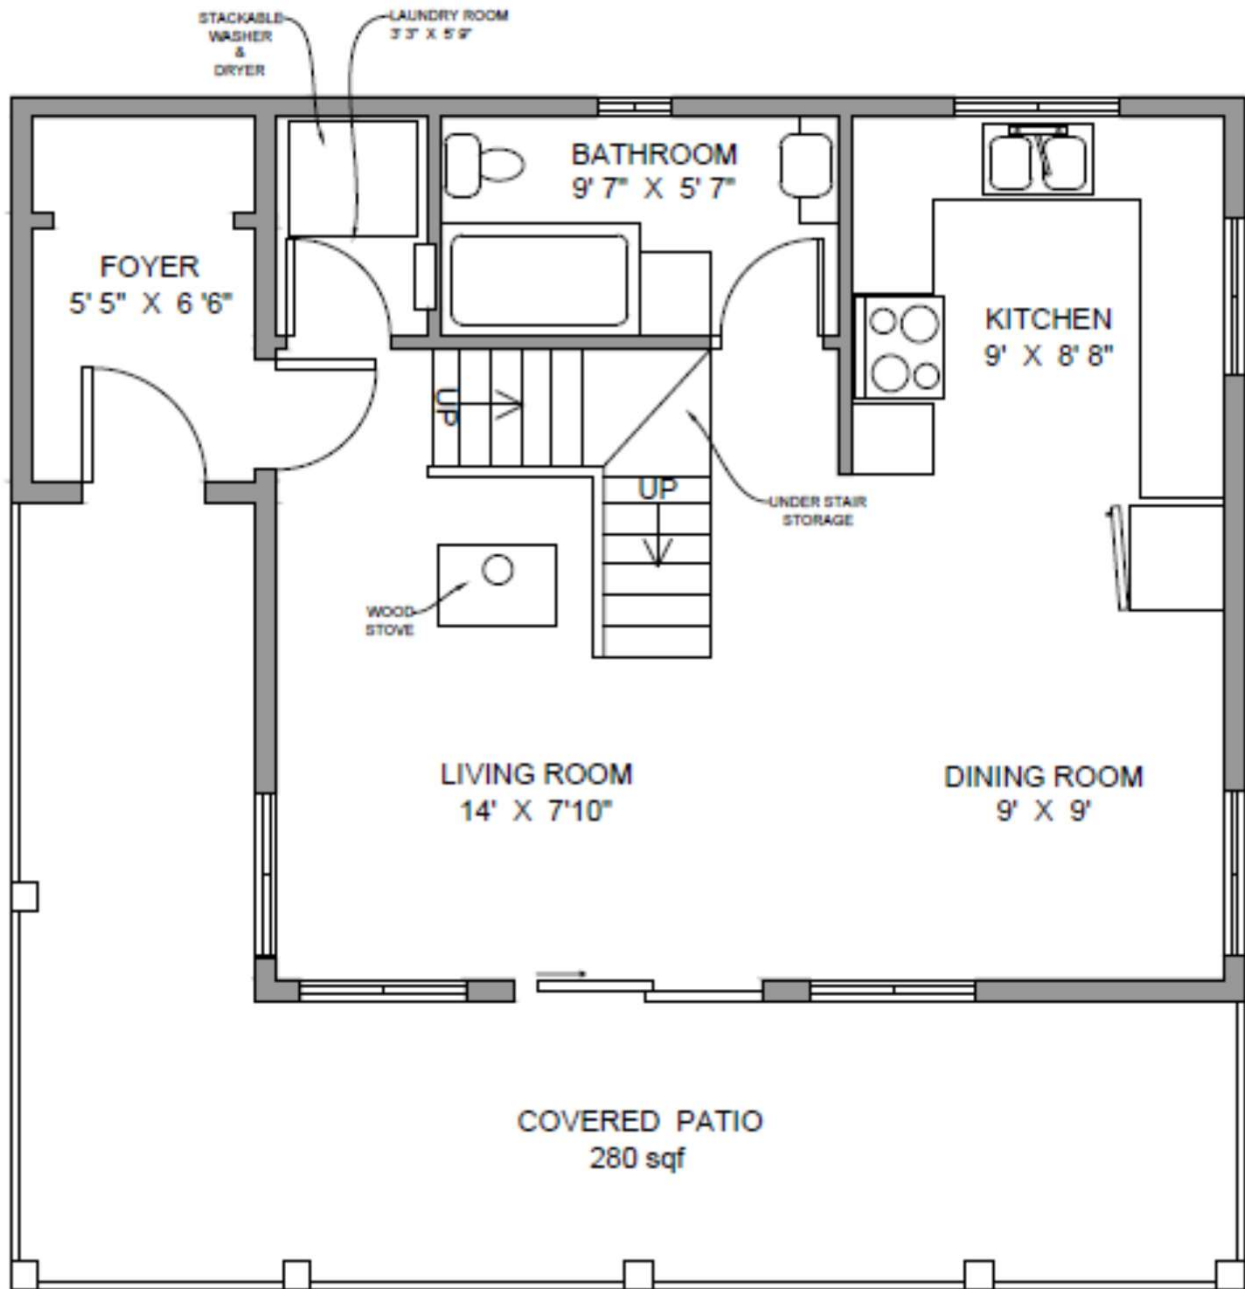

# MAIN FLOOR

LAKE VIEW

The dimensions or floor area of the house or unit as represented is approximate only and may differ from the actual as-built boundaries and sizes. All measurements are to be independently verified by the buyer.

# LOT PLAN

The dimensions or floor area of the house or unit as represented is approximate only and may differ from the actual as-built boundaries and sizes. All measurements are to be independently verified by the buyer.