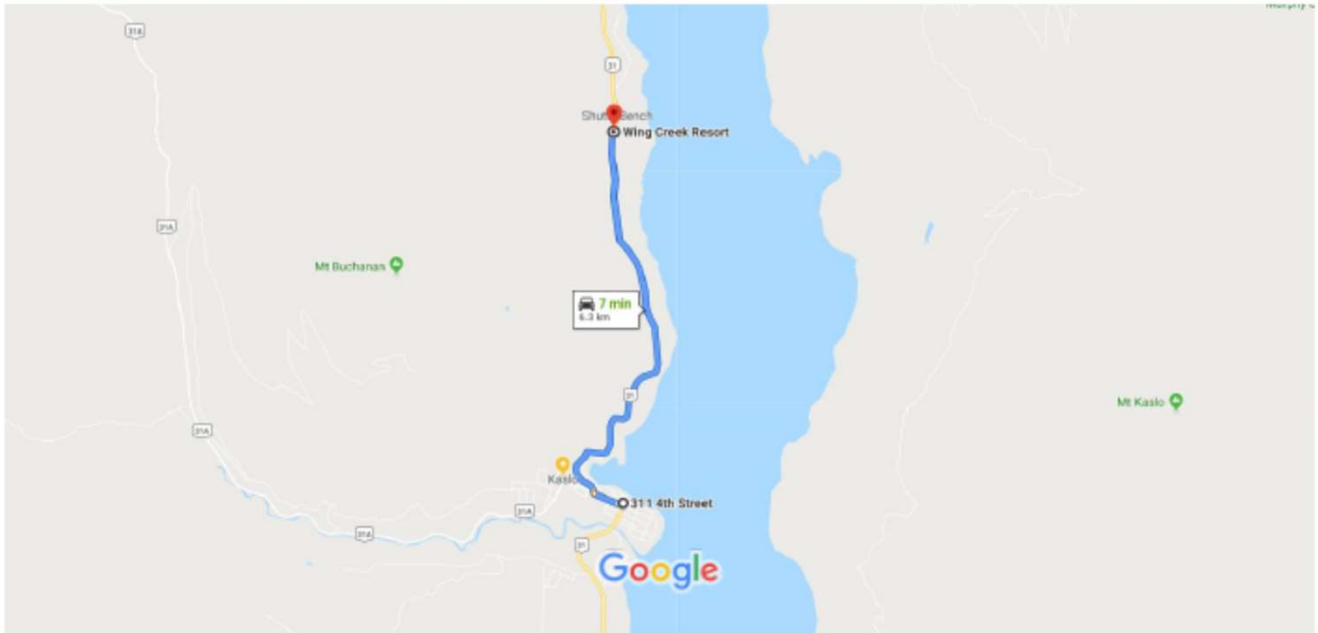

# Directions

311 4th Street, Kaslo, BC to Wing Creek Resort Drive 6.3 km, 7 min  
#7 9114 Hwy 31 Kaslo BC

Map data ©2019 Google 1 km

via Balfour-Kaslo-Galena Bay Hwy/BC-31 N **7 min**  
6.3 km

Fastest route, the usual traffic