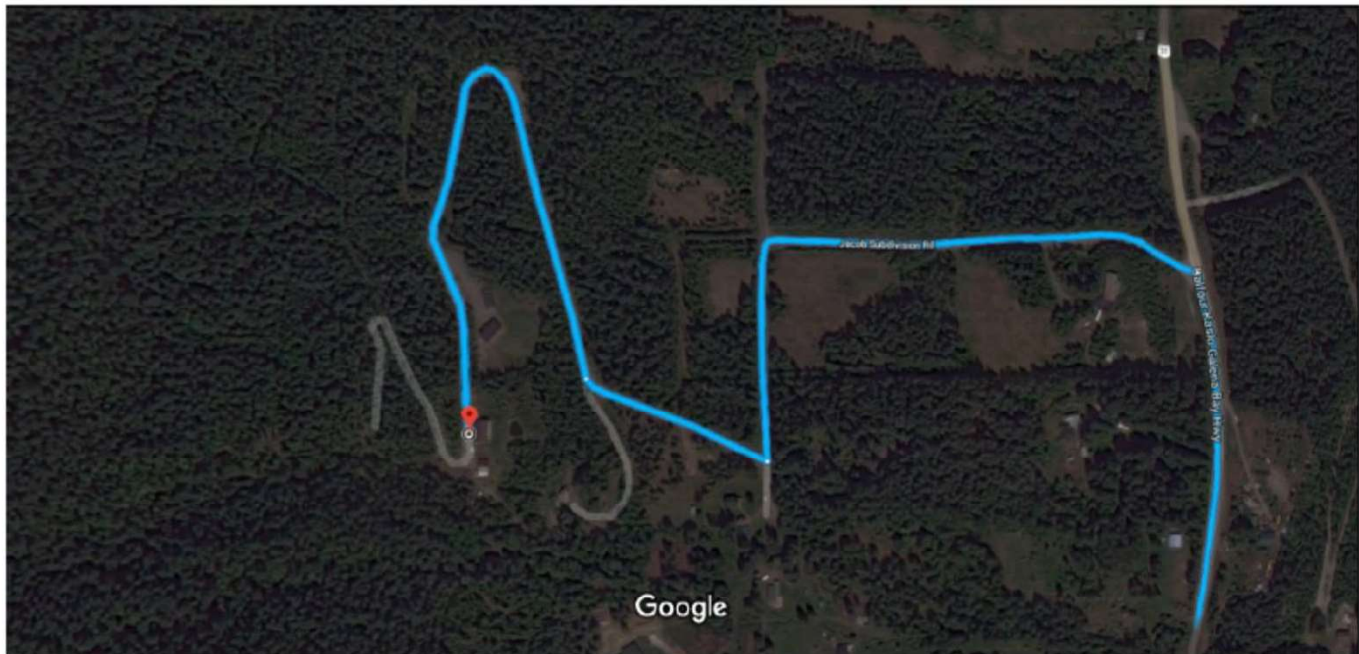

Imagery ©2019 DigitalGlobe, Province of British Columbia, DigitalGlobe, Map data ©2019 Google 1 km

via Balfour-Kaslo-Galena Bay Hwy/BC-31 N 10 min  
7.1 km

Your destination is on Balfour-Kaslo-Galena Bay Hwy, which is closed now

Imagery ©2019 DigitalGlobe, Map data ©2019 Google 50 m

via Balfour-Kaslo-Galena Bay Hwy/BC-31 N 10 min  
7.1 km

Your destination is on Balfour-Kaslo-Galena Bay Hwy, which is closed now